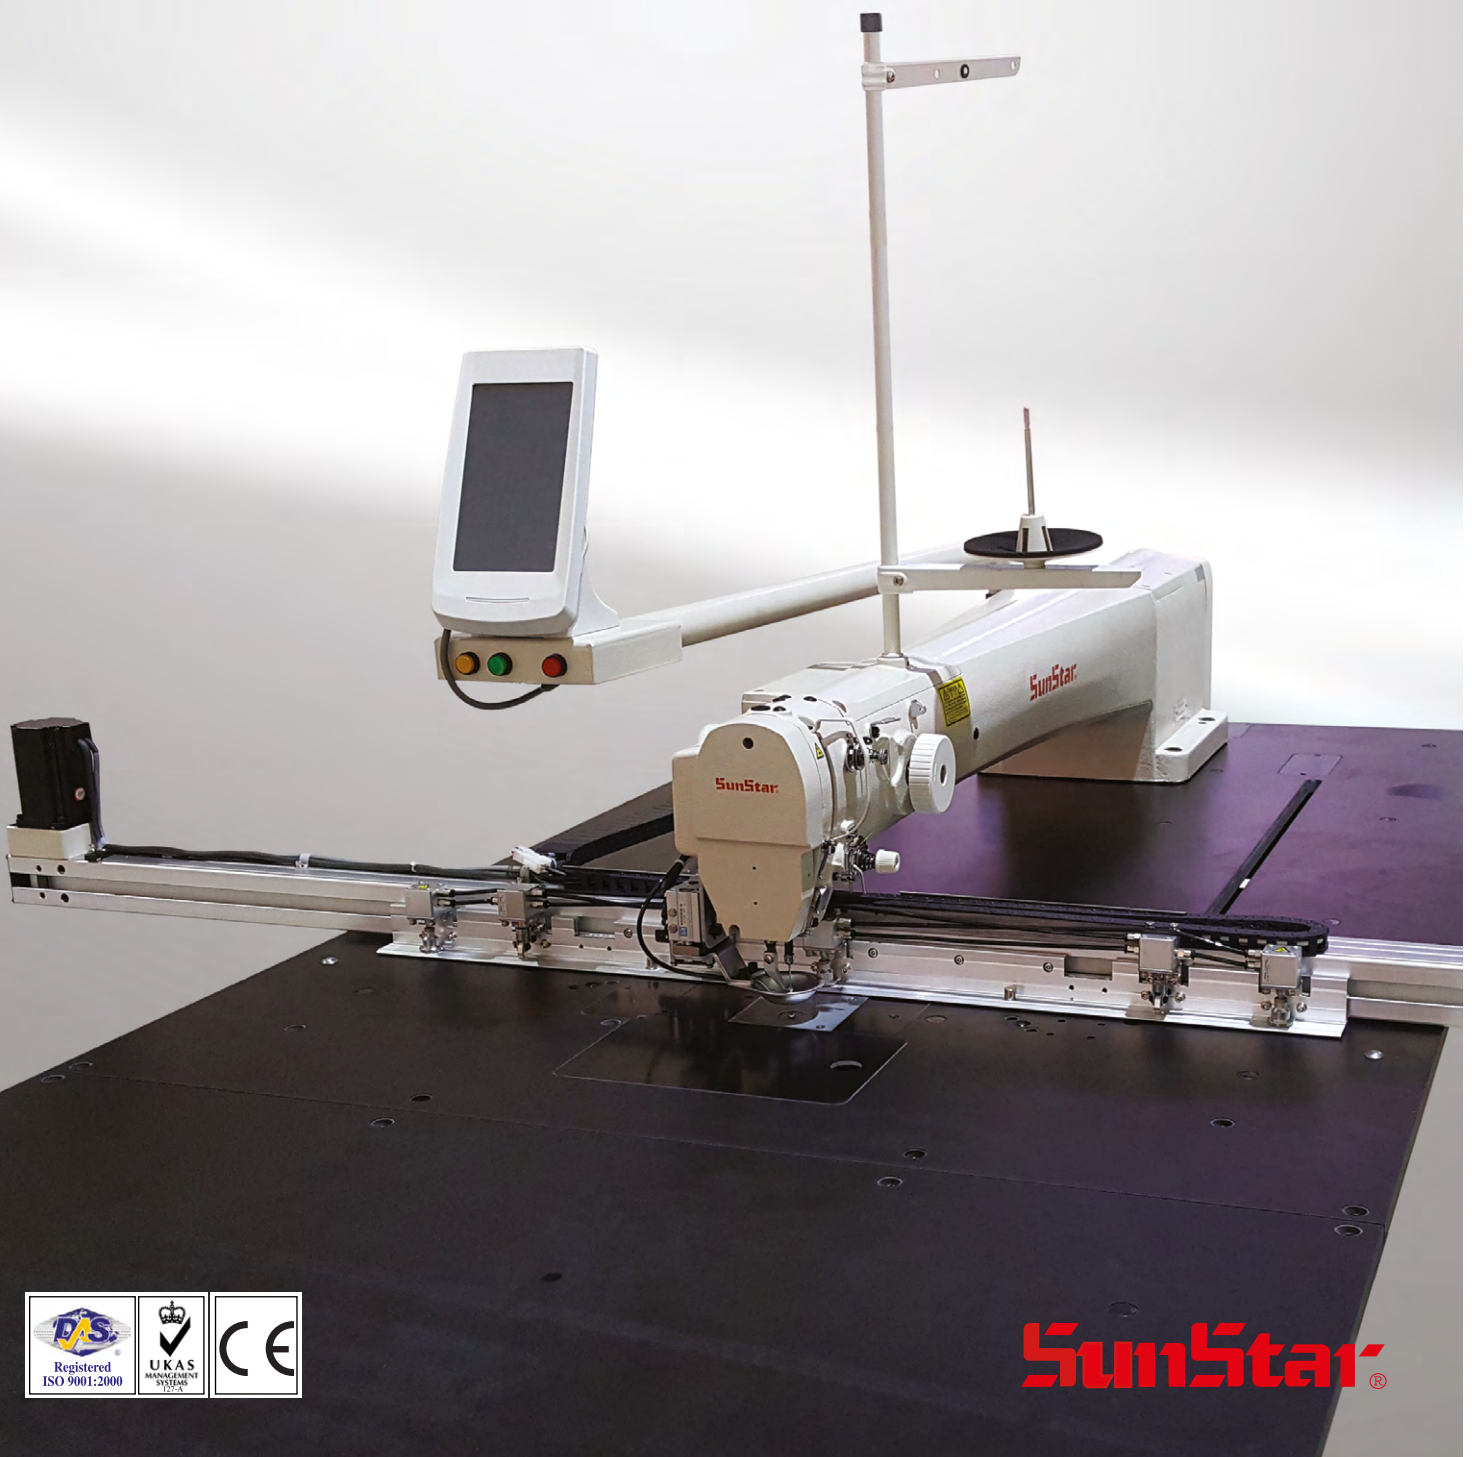

# SPS/D-M7500G

Series

**Direct drive  
Rotary hook type**

**SunStar®**

# SPS/D-M7500G Series

Direct drive Rotary hook type

SPS/D-M7500G-80/90 ■■■

<b>SPS</b>	/	<b>D</b>	-	<b>M7500</b>	<b>G</b>	<b>80/90</b>	-			
<i>SunStar Pattern System</i>								<i>Y Sewing Area</i>		1) K(Straight) 2) RK(360°Rotating) 3) LK(Laser Cutting) <b>Option</b>
<i>Generi Materlal</i>										

Specifications		
Sewing Area	D-M7500G 80 (X:1200mm / Y:800mm)	D-M7500G 90 (X:1200mm / Y:900mm)
Max sewing speed	3200rpm (stich length less than 3.5mm)	
Stitch length [mm]	0.1~12.7mm	
Hook	Standard rotary hook / Double-capacity rotary hook(option)	
Needle	DP X 5(#7~#10)	
Lift of the presser foot	10mm	
Lift of the auxiliary presser foot	10mm	
Lift of the intermediate presser	17mm	
Intermediate presser stroke	4mm(Standard) (0~10mm)	
Number of input patterns	Max, 999 patterns(Max 50,000 stitches/pattern)	
Number of jig	Sensor: 256 jig / Barcode: 999 jig	
Voltage	220V	
Motor	550W AC Servo motor	
Air pressure	0.5~0.55 Mpa	

## Features

Cutting edge sewing technology is grafted on SPS/D-M7500G series, providing innovation features!

Fine-tuning of lubrication for hook

Fine-tuning of lubrication for hook is excellent for cutting oil consumption and working environment